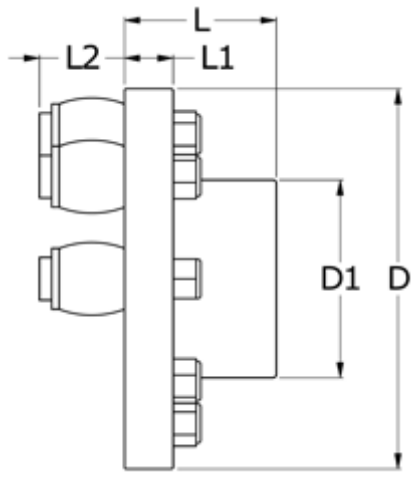

Article number: 330736002

Description: Coupling Rupex size 360
Part 2 (incl. Bolts and rubber elements)

Measures

D	= 360
D1	= 210
L	= 140
L1	= 42
L2	= 75
Max bore	= 130
Torque (N m)	= 7800